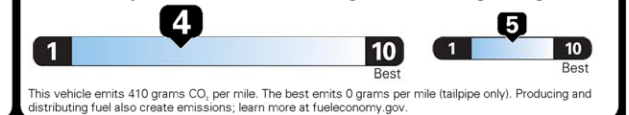

Bose® 15-speaker Premium
Audio system++
20-inch aluminum-alloy wheels++
235/55R20 H-rated all-season tires++
Hour glass seat quilting++
Climate-controlled front seats++
Heated 2nd row seats++
3rd row seatback power return++
Maple wood interior accents++
Motion-Activated Liftgate++
2nd & 3rd row moonroof

PROACTIVE PACKAGE 3,400.00
Front Pre-Crash Seatbelts++
Intelligent Cruise Control (ICC)++
Backup Collision Intervention (BCI)
Lane Departure Warning (LDW)
Lane Departure Prevention (LDP)
Blind Spot Intervention™ (BSI)
4 Front and 4 Rear Sonar sensors++
High Beam Assist (HBA)++
Auto side dimming mirrors++

ESSENTIAL PACKAGE 2,900.00
Leather-appointed seating++
INFINITI InTouch™ Navigation
INFINITI InTouch™ Services+
SiriusXM® Traffic+
Around View® Monitor (AVM) w/
Moving Object Detection MOD
2 Front and 2 Rear Sonar Sensors
INFINITI illuminated kick plates++

SPLASH GUARDS 225.00

DESTINATION CHARGES 995.00

Total* $58,620.00

EPA DOT Fuel Economy and Environment

Gasoline Vehicle

Fuel Economy
22 MPG
combined city/hwy
19 city
26 highway
4.5 gallons per 100 miles

SPORT UTILITY VEHICLES range from
18 to 37 MPG. The best vehicle rates
136 MPGe.

You spend
$3,250

more in fuel costs
over 5 years
compared to the
average new vehicle.

Annual fuel cost
$2,050

Fuel Economy & Greenhouse Gas Rating (tailpipe only) Smog Rating (tailpipe only)

Actual results will vary for many reasons, including driving conditions and how you drive and maintain your vehicle. The average new vehicle gets 27 MPG and costs $7,000 to fuel over 5 years. Cost estimates are based on 15,000 miles per year at $3.00 per gallon. MPGe is miles per gasoline gallon equivalent. Vehicle emissions are a significant cause of climate change and smog.

fueleconomy.gov

Calculate personalized estimates and compare vehicles

GOVERNMENT 5-STAR SAFETY RATINGS

DELIVERY

Overall Vehicle Score Not Rated
Based on the combined ratings of frontal, side and rollover.
Should ONLY be compared to other vehicles of similar size and weight.

Frontal Crash	Driver Passenger	Not Rated
Based on the risk of injury in a frontal impact. Should ONLY be compared to other vehicles of similar size and weight.		

Side Crash	Front seat Rear seat	Not Rated
Based on the risk of injury in a side impact.		

Rollover Not Rated
Based on the risk of rollover in a single-vehicle crash.

Star ratings range from 1 to 5 stars (★★★★★) with 5 being the highest.

Source: National Highway Traffic Safety Administration (NHTSA)
www.safercar.gov or 1-888-327-4236

TOTAL OWNERSHIP EXPERIENCE

Every Infiniti Vehicle includes Infiniti's:

- 4-Year/60,000 Mile Basic Limited Warranty Coverage **
- 6-Year/70,000 Mile Powertrain Limited Warranty Coverage **
- 7-Year/Unlimited Mileage Corrosion Limited Warranty Coverage **
- 24-hour Roadside Assistance **
- Complimentary Service Loan Car ***

** Please see the Infiniti Warranty Information booklet for details.
*** Please ask your Infiniti retailer for details.

VEHICLE COLORS:
EXT:BLACK OBSIDIAN
INT: GRAPHITE

FINAL ASSEMBLY POINT:
SMYRNA

TRANSPORT METHOD:
TRUCK

DEALER:
DOUGLAS MOTORS CORP.
4 WATCHUNG AVE
CHATHAM NJ
07928

VIN: 5N1DL0MM8KC509210
EMS:50 STATE EMISSIONS
MDL:84219-509210 KH3-G
OPT: D-K02V02K01B92B12C03
K1K12L11S55

20180711223849AS70025

**Not actual Monroney Label. Provided for informational purposes only. Vehicle features, pricing and other information subject to change, may vary from actual vehicle content and/or Monroney label description. While Nissan makes reasonable efforts to ensure accuracy of information, Nissan is not responsible for changes, errors or omissions. See actual vehicle and/or verify information in question with your Nissan dealer.